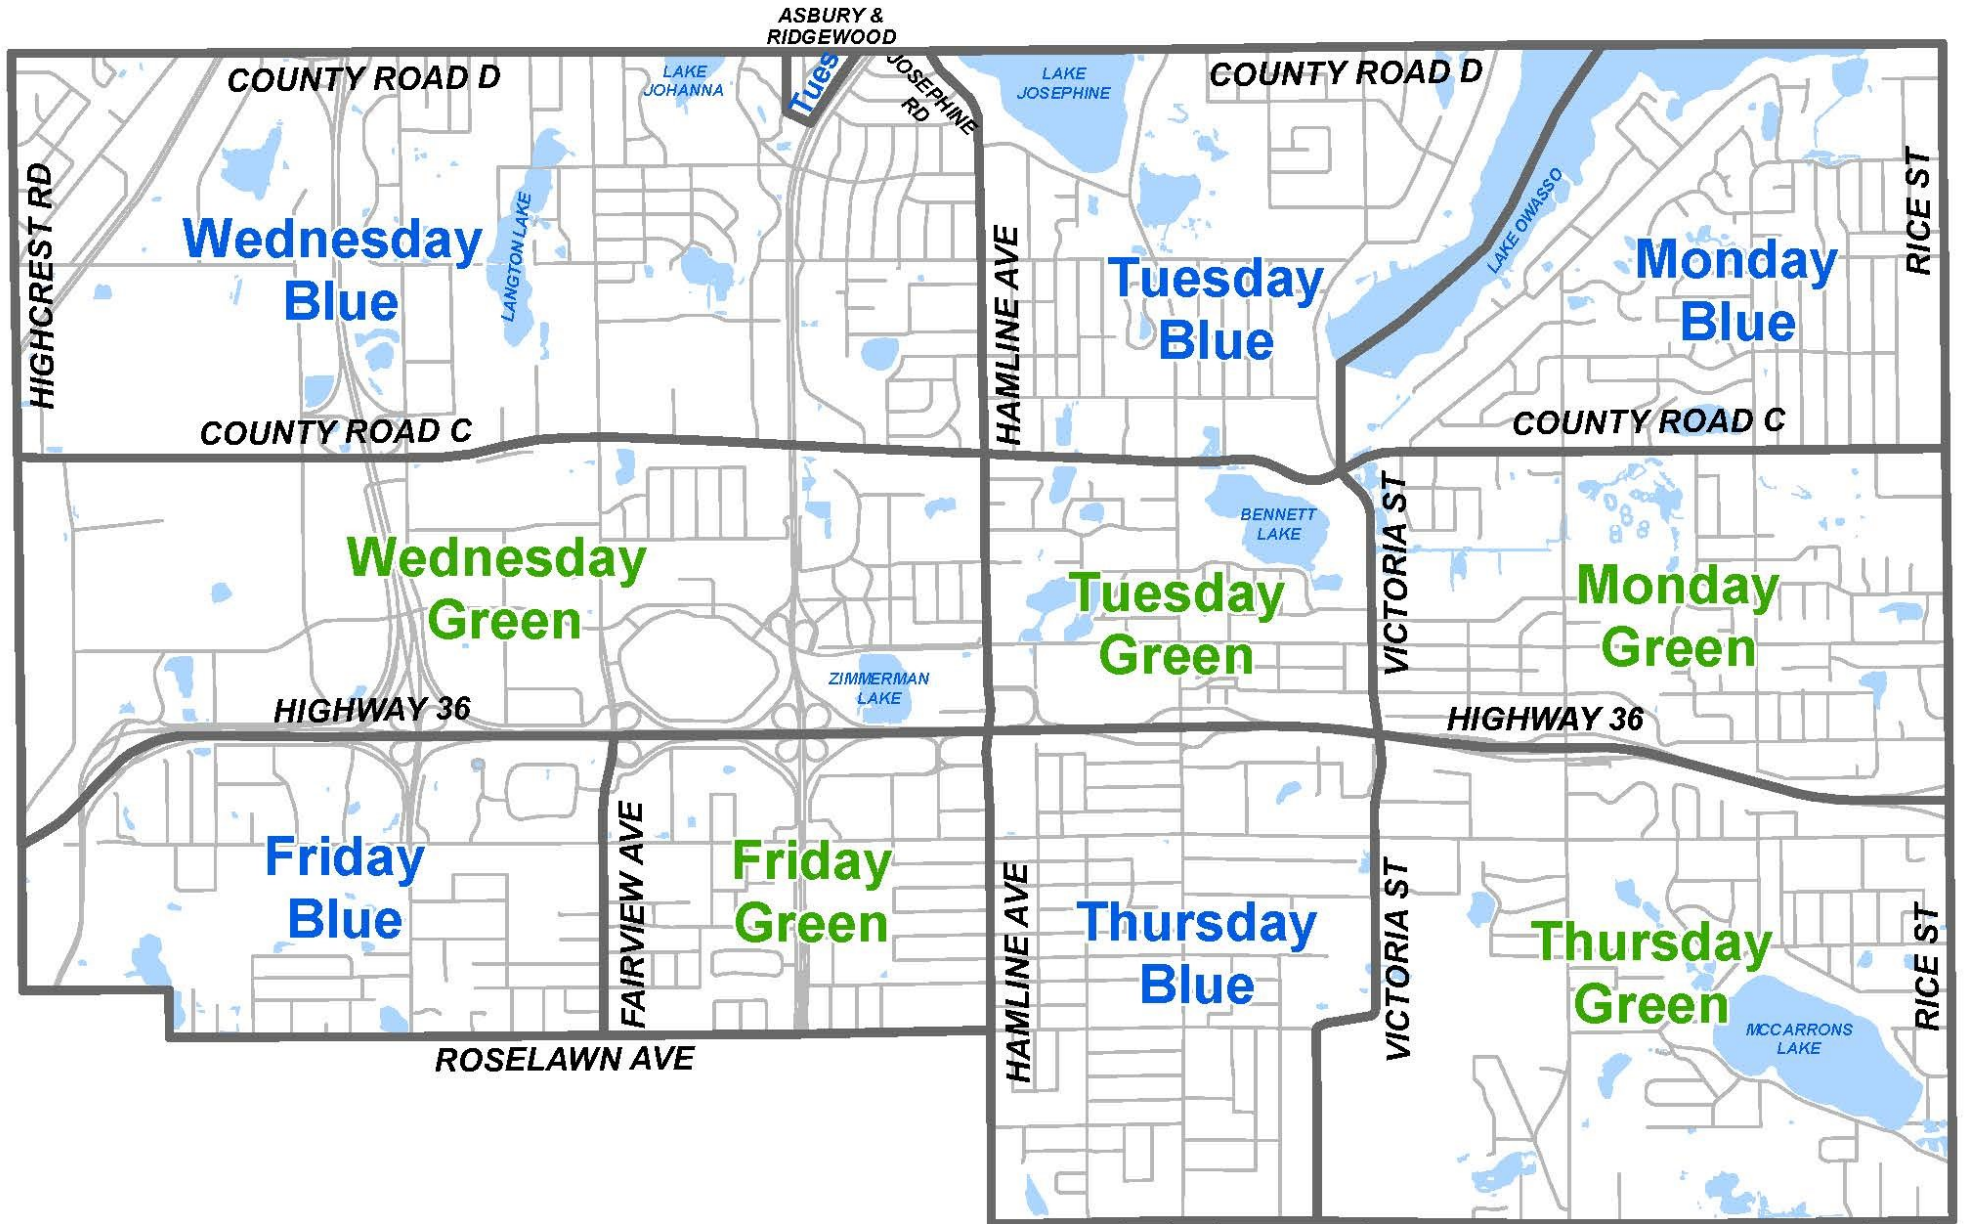

Roseville Recycling Map & Calendar

2019-2020

How to Recycle in ROSEVILLE

Wheel your recycling cart to the curb by 7 a.m. on your recycling day (or the night before) so the lid opens facing the street. The City of Roseville requires that recycling carts be stored out of view from the street on non-recycling days.